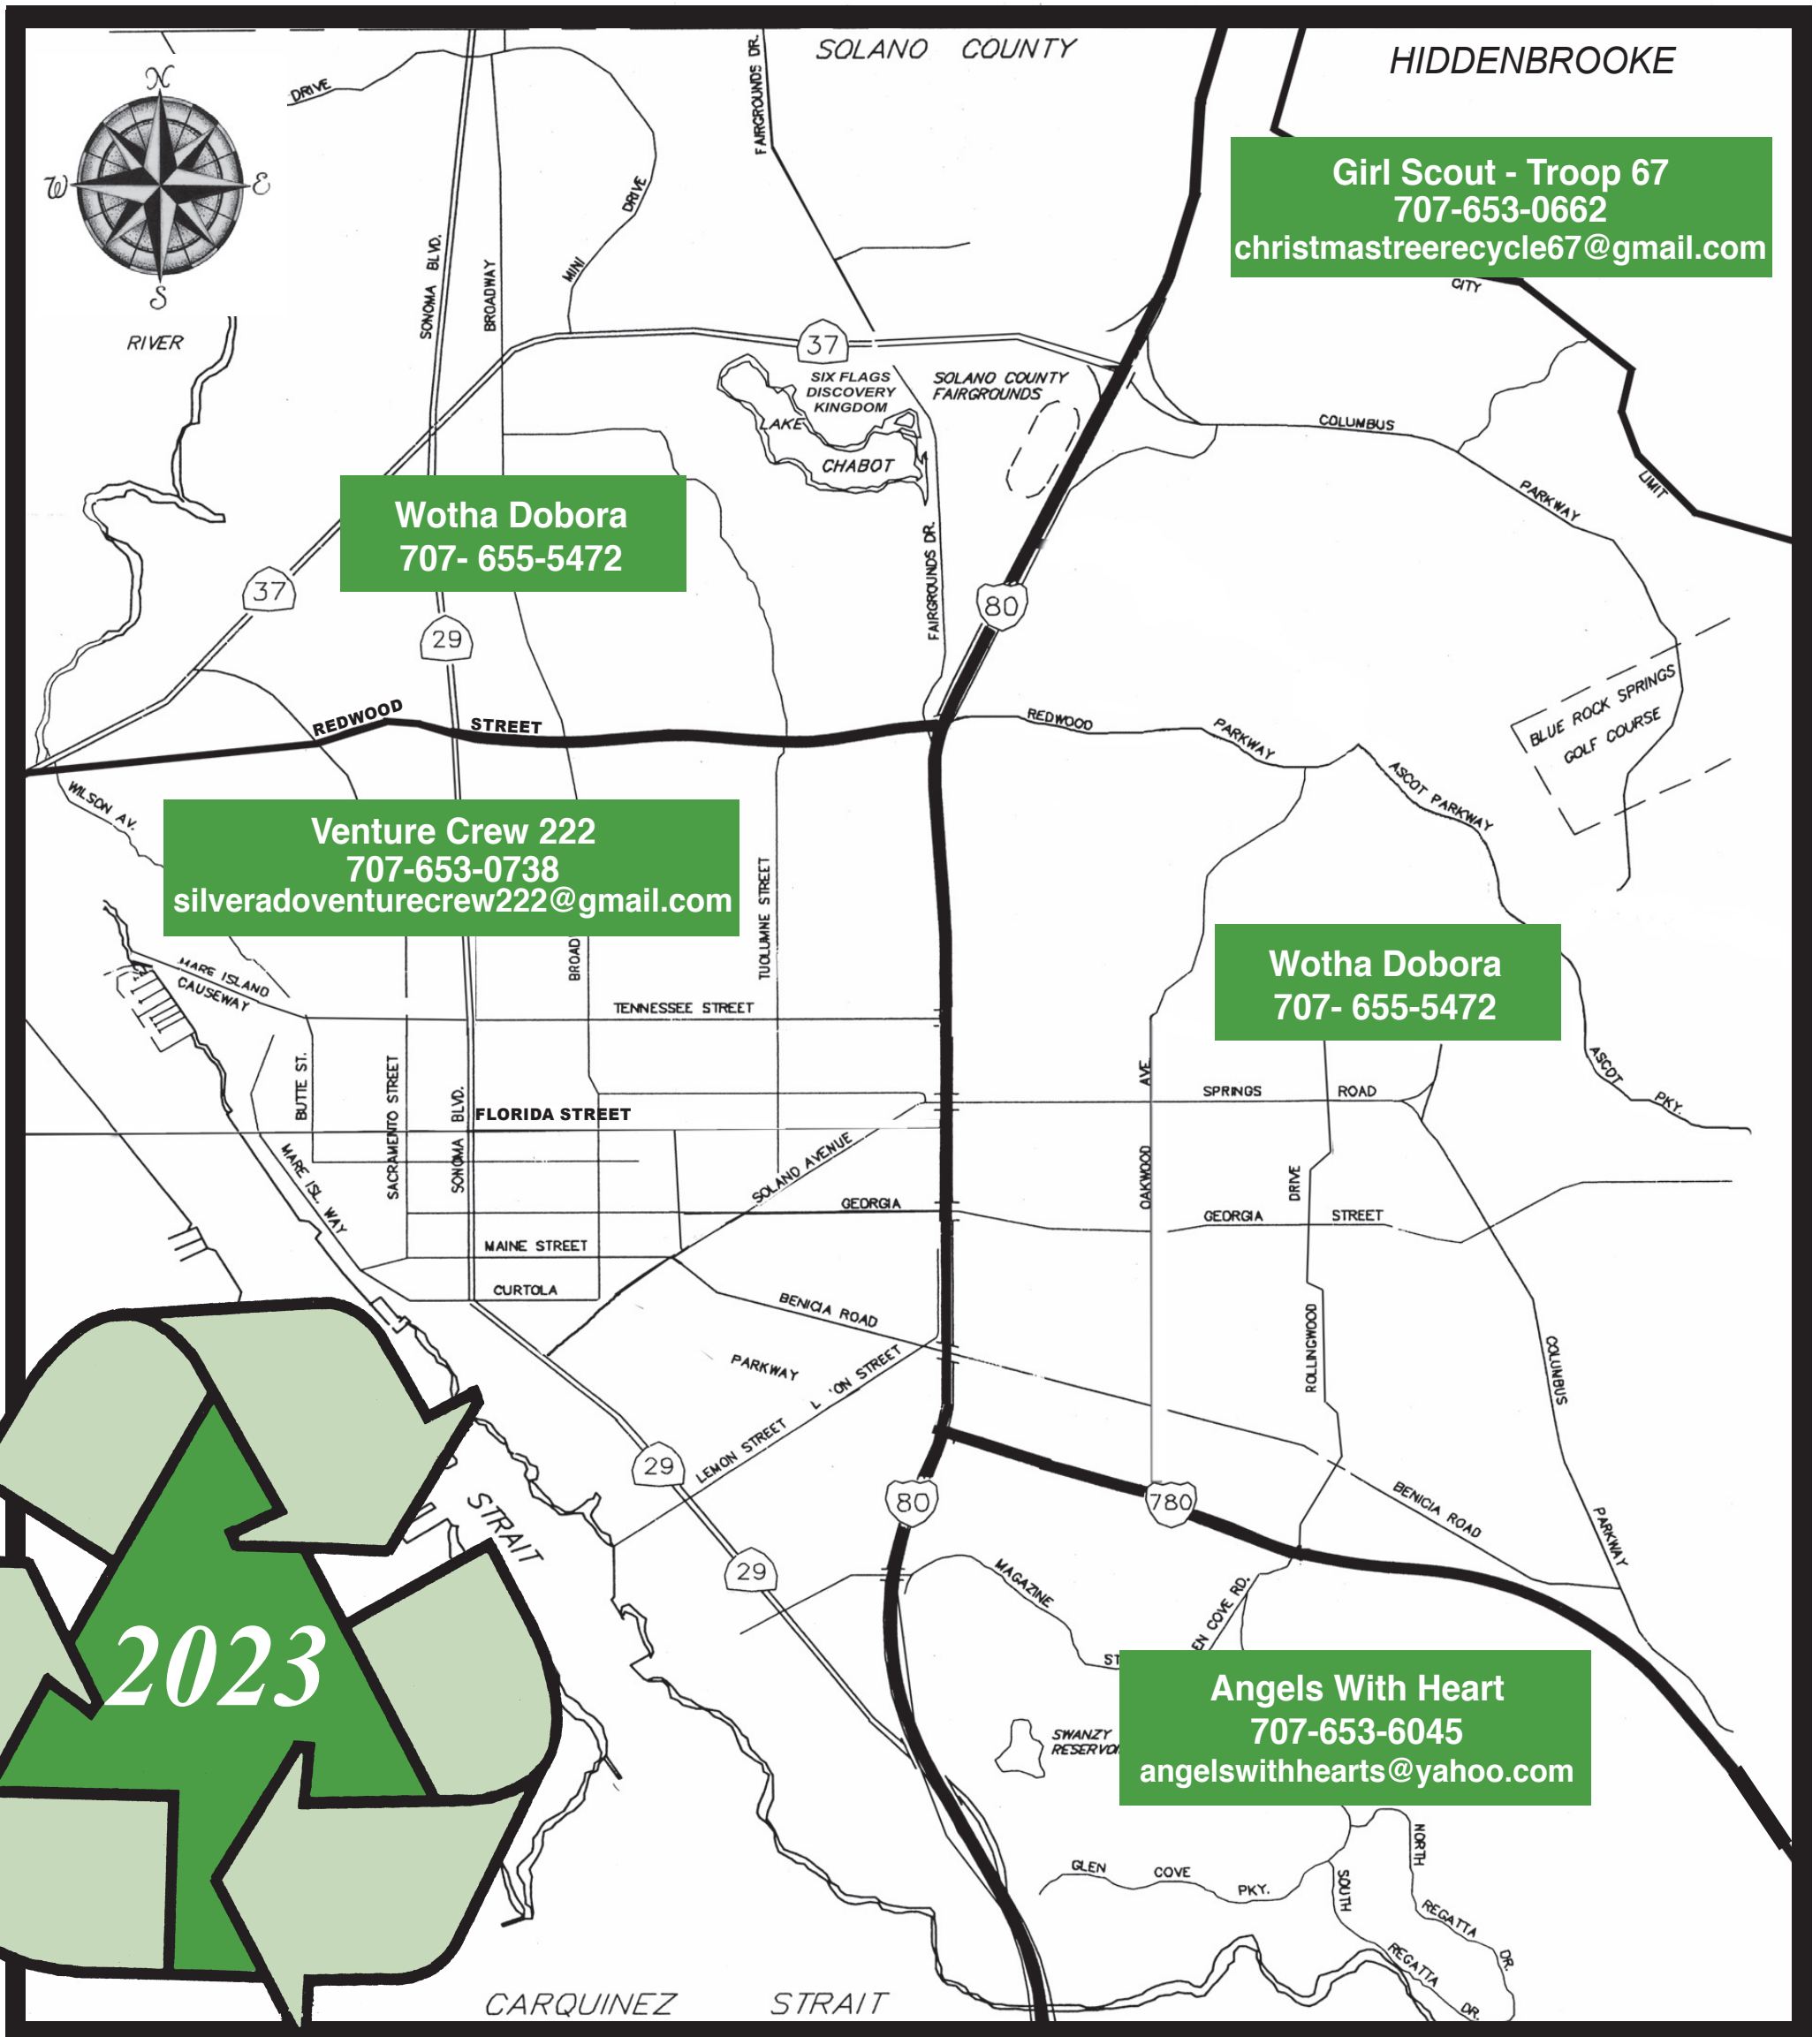

**Drop-Off Site:**

**VALCORE RECYCLING**, 38 Sheridan Street, (707) 645-8258. (NO CHARGE) **No flocked trees, No tree stands.**

• Dec. 26<sup>th</sup> through Jan. 26<sup>th</sup>, Mon - Fri. from 8am - 3:00 pm; closed daily 11am-12pm for lunch; Closed Saturdays and Sundays

**Curbside Collection:**

• Dec. 26<sup>th</sup>: Cut trees to fit inside your waste toter. Whole trees will NOT be picked up. **No flocked trees, No tree stands.**  
Vallejo Unincorporated residents contact Recology Vacaville Solano, (707) 557-7773 and City residents contact Recology Vallejo, (707) 552-3110.