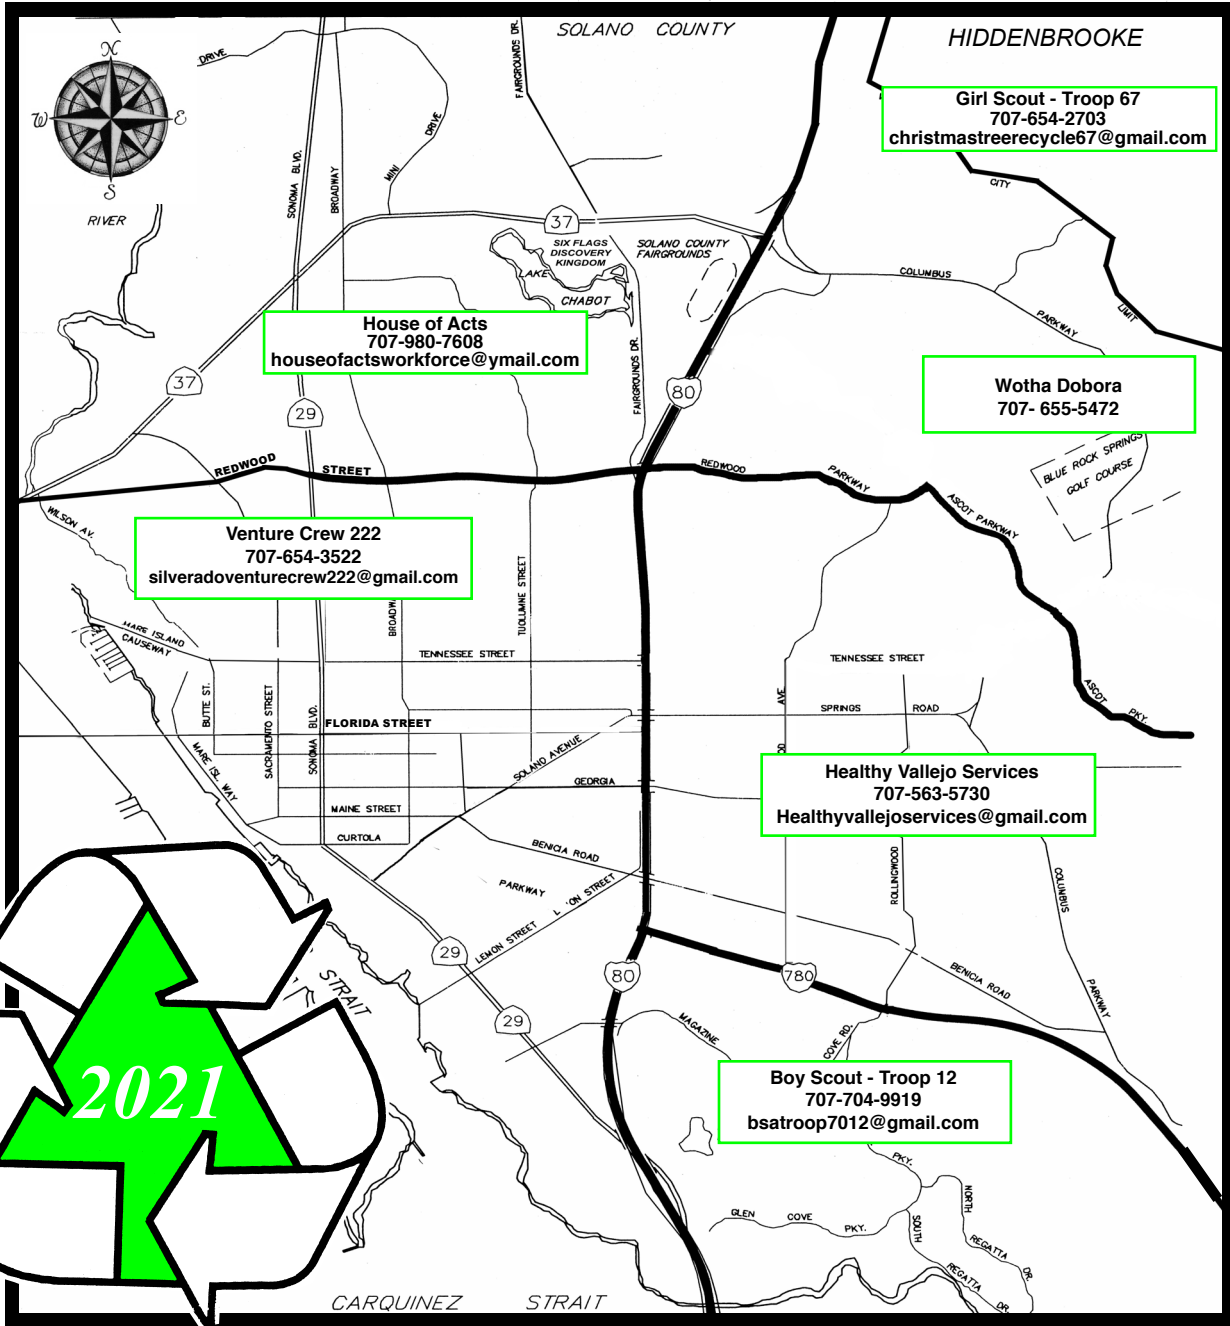

**Drop-Off Site:**

**VALCORE RECYCLING**, 38 Sheridan Street, (707) 645-8258. (NO CHARGE) **No flocked trees, No tree stands.**

• Dec. 27<sup>th</sup> through Jan. 28<sup>th</sup>, Mon - Fri. from 9am - 4:30 pm; closed daily 1-2 pm for lunch; Closed Saturdays and Sundays.

**Curbside Collection:**

• Dec. 26<sup>th</sup>: Cut trees to fit inside your waste toter. Whole trees will NOT be picked up. **No flocked trees, No tree stands.** Vallejo Unincorporated residents contact Recology Vacaville Solano, (707) 557-7773 and City residents contact Recology Vallejo, (707) 552-3110.