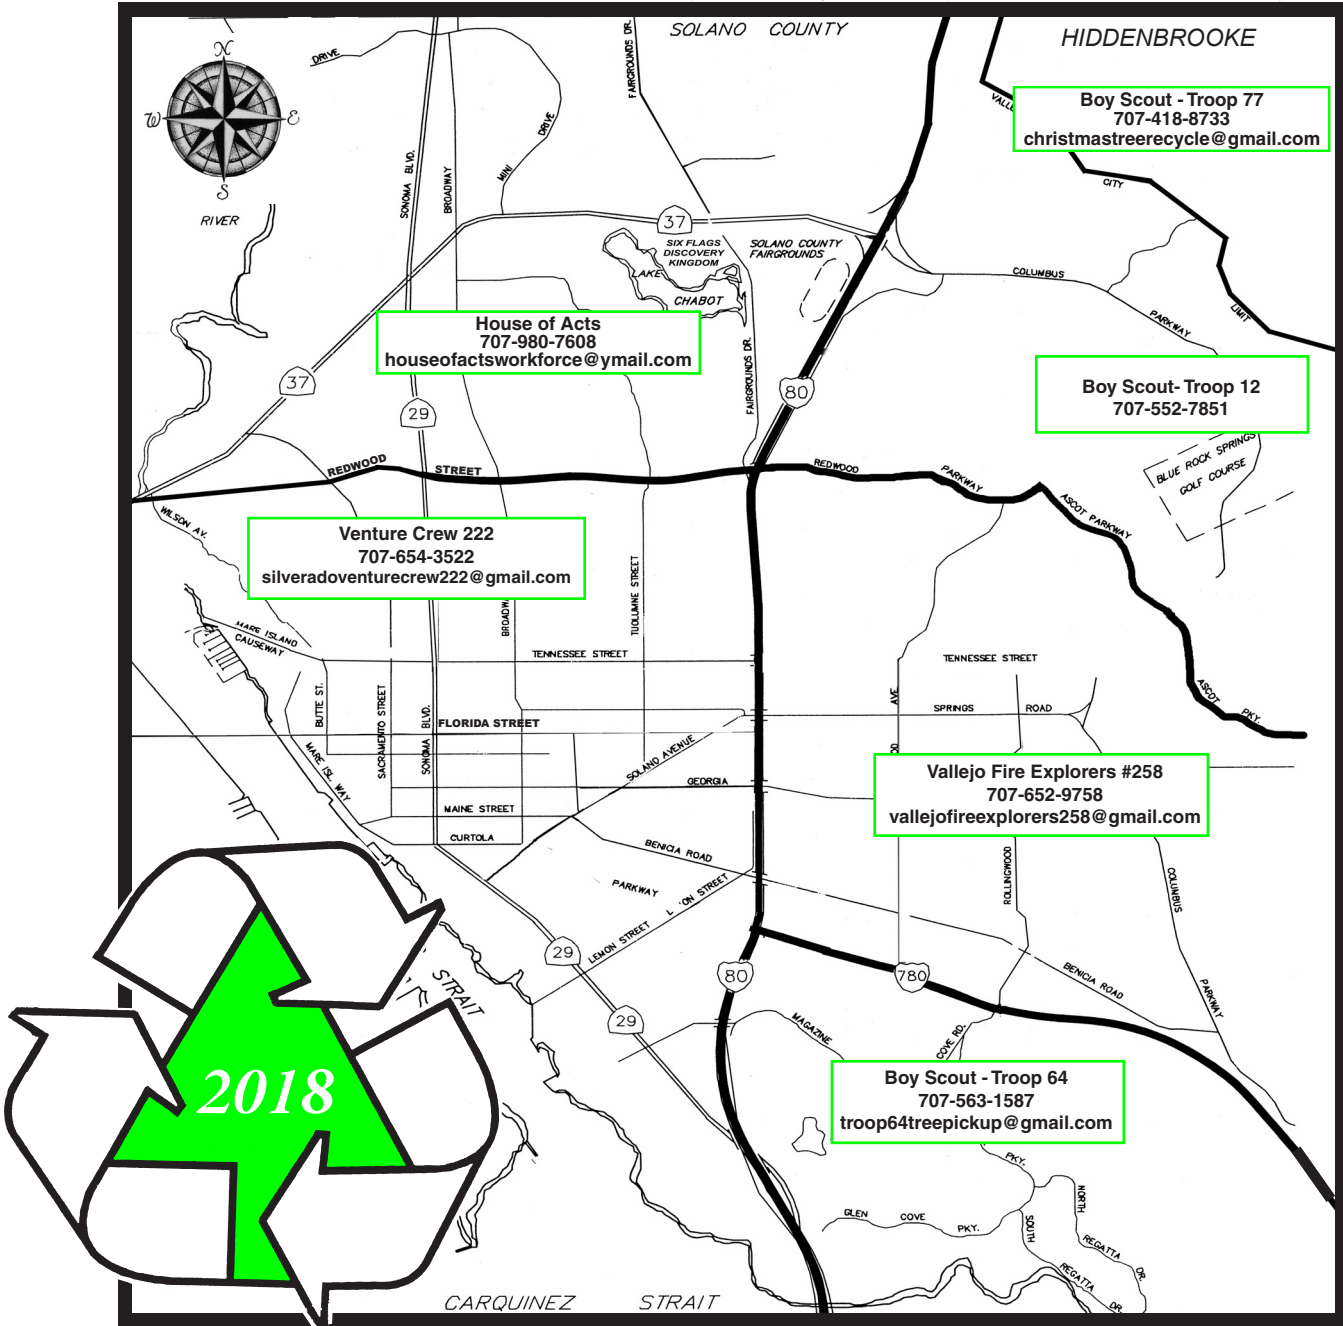

'tis the season to ...
TREECYCLE

Your gift to the Earth...Recycle Christmas trees for mulch & compost

To arrange for a \$7 pick-up call or email the non-profit organization collecting in your area on the following Saturdays:
December 29th, January 5th & 12th. Flocked Trees Accepted for \$10.

Drop-Off Site: VALCORE RECYCLING, 38 Sheridan Street, (707) 645-8258. (NO CHARGE) No flocked trees, No tree stands.

• Dec. 26th through Jan. 26th, Mon - Sat. from 9am - 4:30 pm; closed daily 1-2 pm for lunch; Closed Sundays.

Curbside Collection -

• Dec. 26th: Cut trees to fit inside your waste toter. Whole trees will NOT be picked up.

No flocked trees, no tree stands. Vallejo Unincorporated residents contact Recology Vacaville Solano, (707) 557-7773 and City residents contact Recology Vallejo, (707) 552-3110.